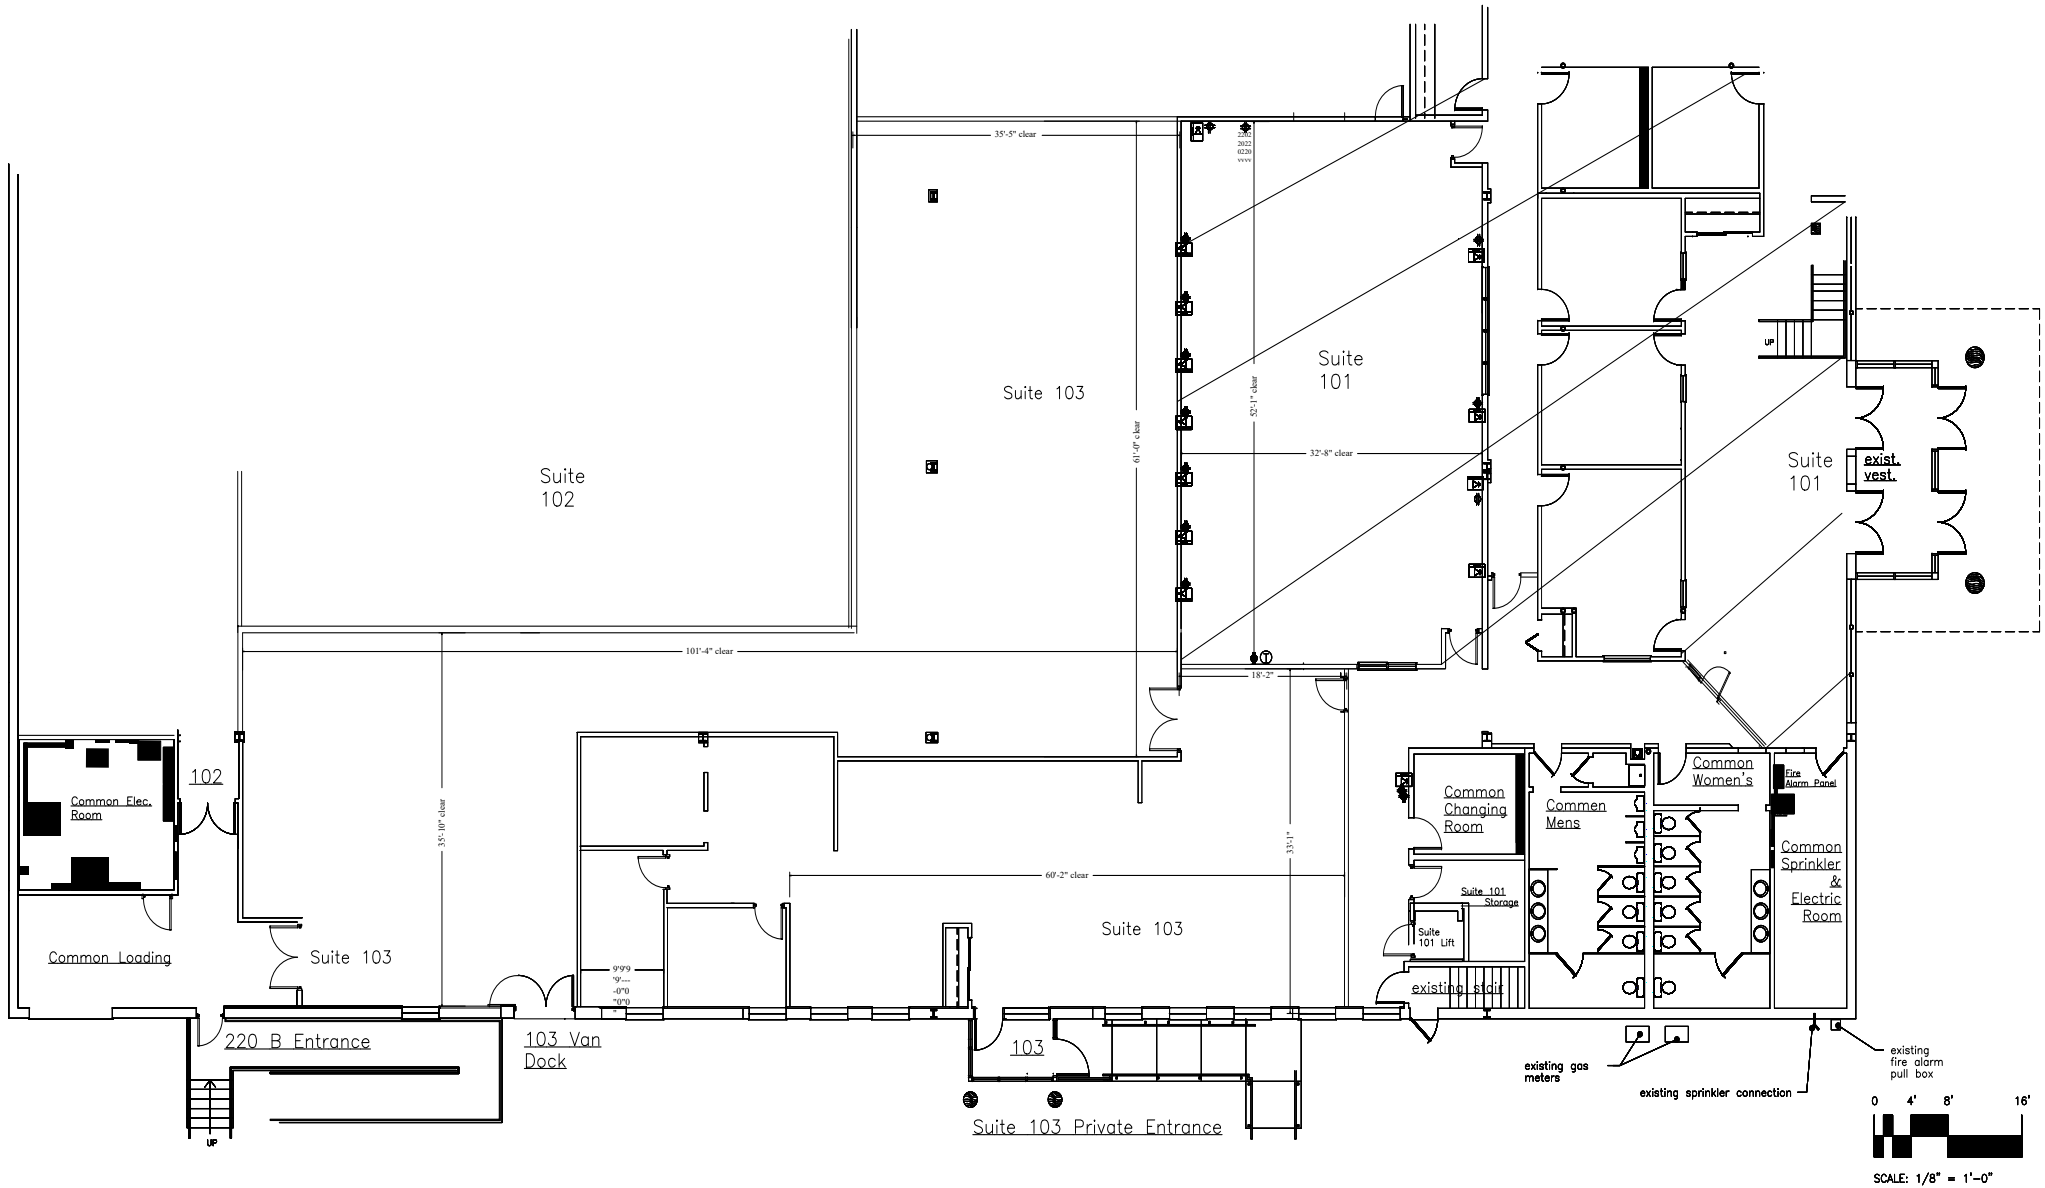

HILLCREST OFFICE PARK
220 Bear Hill Road, Waltham MA

Suite 103 – 6,490 rsf

Dimensions are approximate, plan not to scale.