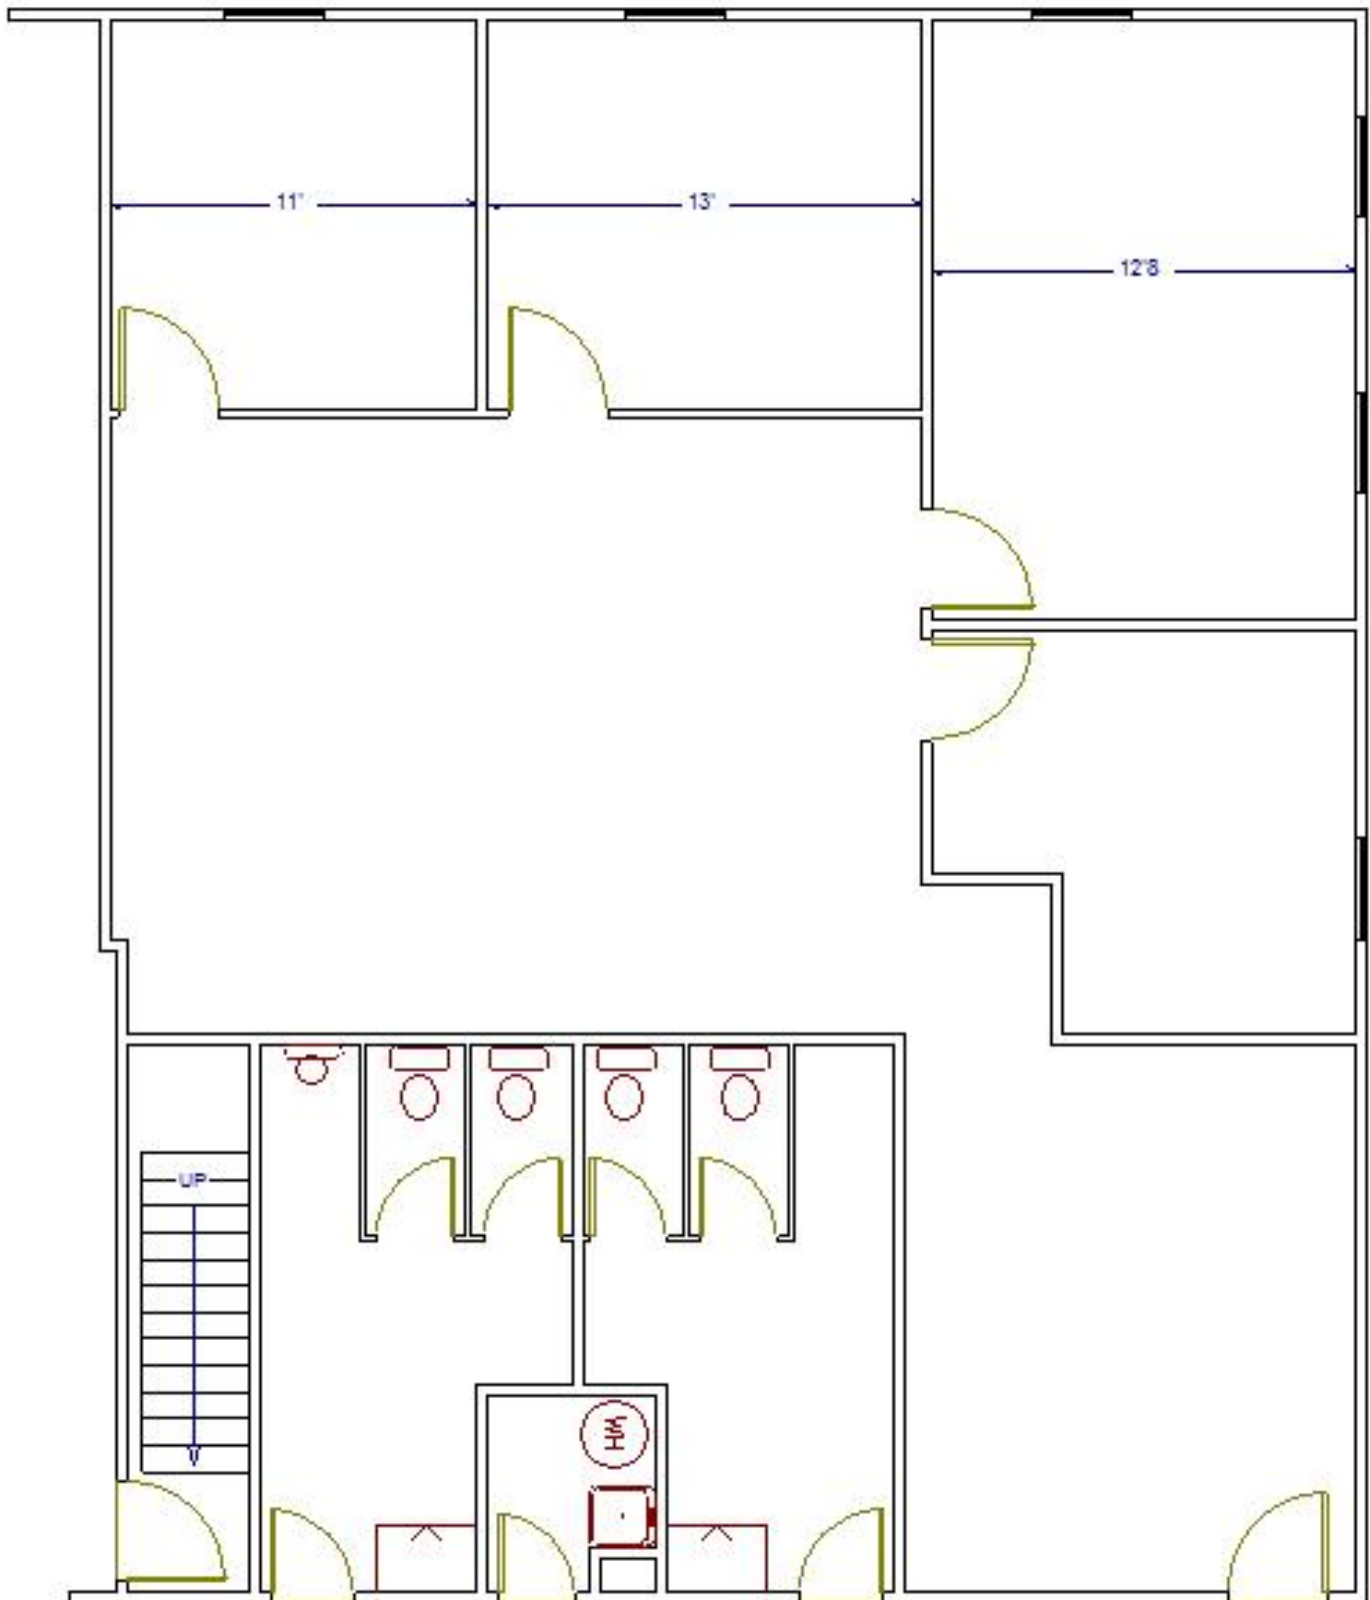

HILLCREST OFFICE PARK  
240 Bear Hill Road, Waltham MA  
Suite 203 - 1,578rsf

Plan Dimensions not to scale, for layout purposes only.