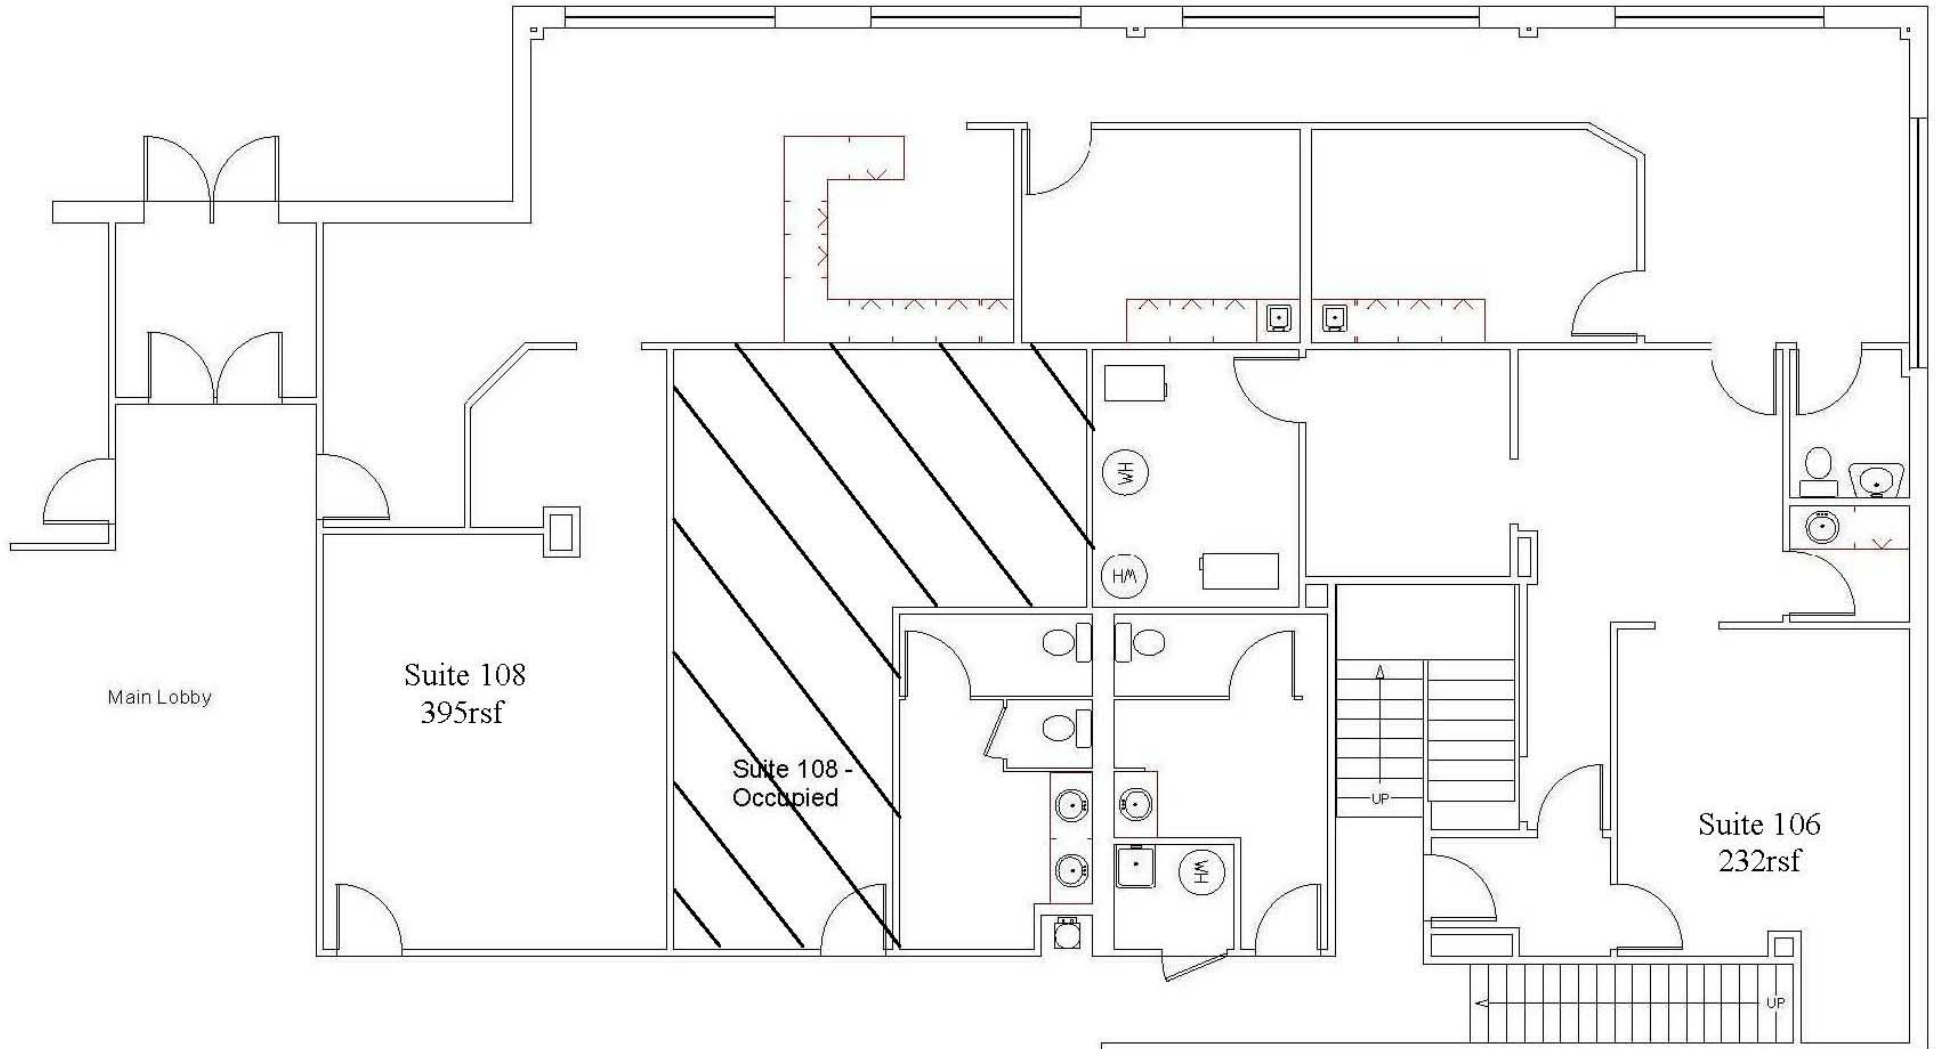

CROSS STREET PROFESSIONAL BUILDING
39 Cross Street, Peabody, MA 01960
Suite 109 – 2,490rsf

Plan not to scale, actual dimensions may vary.